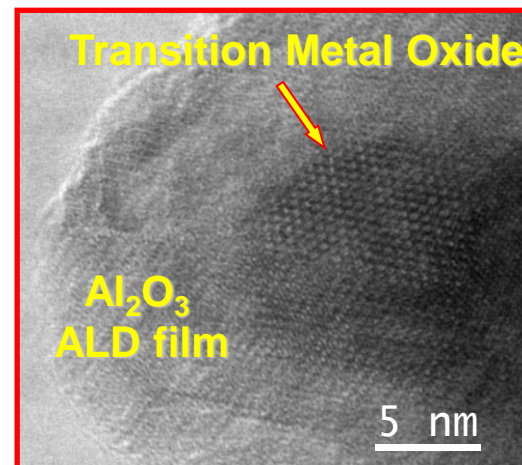

GEMStar XT™ Family

- XT-S
- XT-D
- XT-SR
- XT-DR
- XT-SP
- XT-DP

Representative Particle Coatings from Arradiance

Arradiance Particle Coating Solution

- ❑ Door mounted rotary particle coater with platen for particle coating while monitoring the growth on 2D substrates
- ❑ Some representative images of particle coating shown below:.

Conformal ALD Al₂O₃ coating onto N-CNTs

© 2004 - 2022 Arradiance®. All rights reserved.

Conformal ALD Al₂O₃ coating onto Transition Metal oxide particles²