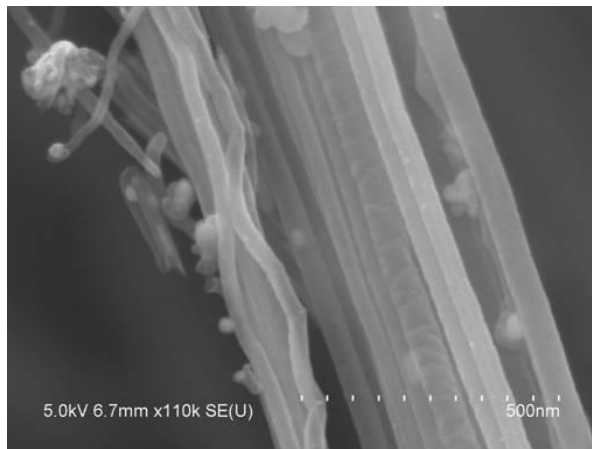

GEMStar XT™ Family

- XT-S
- XT-D
- XT-SR
- XT-DR
- XT-SP
- XT-DP

Representative Particle Coatings from Arradiance

Arradiance Particle Coating Solution

- ❑ Door mounted rotary particle coater with platen for particle coating while monitoring the growth on 2D substrates
- ❑ Some representative images of particle coating shown below:.

Conformal ALD Al₂O₃ coating onto N-CNTs

© 2004 - 2022 Arradiance®. All rights reserved.

Conformal ALD Al₂O₃ coating onto Transition Metal oxide particles²