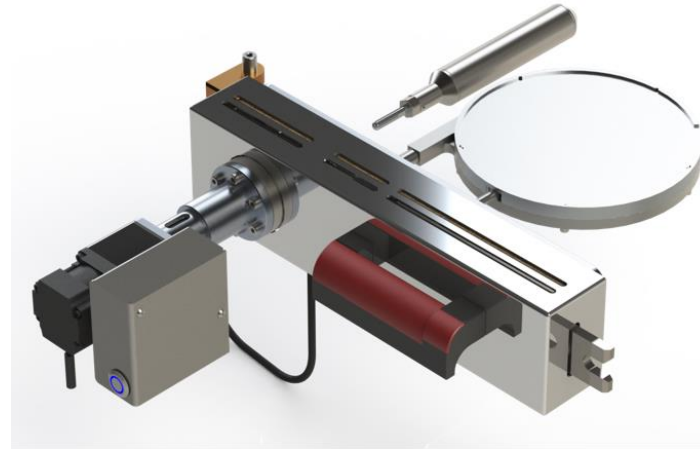

GEMStar XT™ Family

- XT-S
- XT-D
- XT-SR
- XT-DR
- XT-SP
- XT-DP

Representative Particle Coatings from Arradiance

Arradiance Particle Coating Solution

- ❑ Door mounted rotary particle coater with platen for particle coating while monitoring the growth on 2D substrates
- ❑ Some representative images of particle coating shown below:.